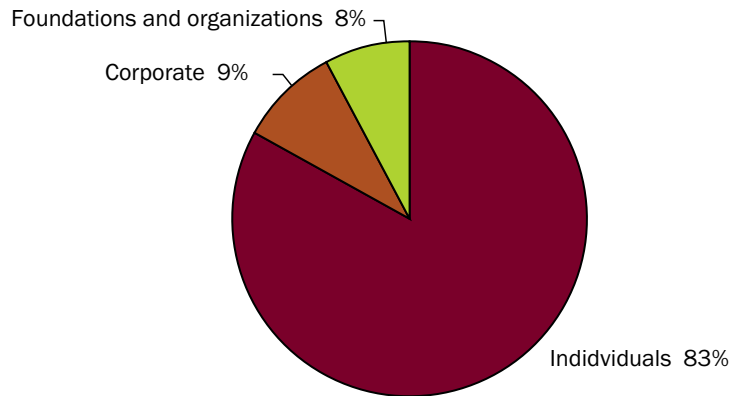

MEMBERS & DONORS

Carnegie Museums of Pittsburgh is grateful to the more than 26,000 members and donors—individuals, corporations, organizations, and foundations—who in 2010 made gifts, restricted and unrestricted, totaling more than \$16 million. Of that amount, nearly \$6.8 million was contributed to the Annual Fund.

The Annual Fund is critical to the annual operations of the four Carnegie Museums. Below is a breakdown of Annual Fund support for 2010.

WHO CONTRIBUTED TO OUR ANNUAL FUND:

HOW INDIVIDUALS SUPPORTED CARNEGIE MUSEUMS IN 2010: