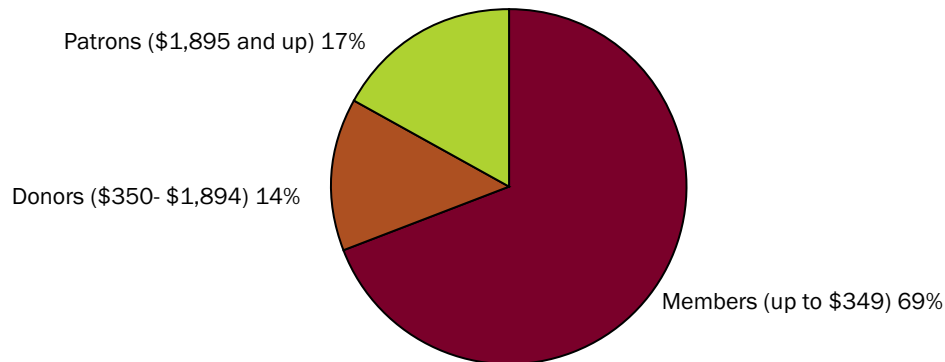

MEMBERS & DONORS

Carnegie Museums of Pittsburgh is grateful to the more than 26,000 members and donors—individuals, corporations, organizations, and foundations—who in 2010 made gifts, restricted and unrestricted, totaling more than \$16 million. Of that amount, nearly \$6.8 million was contributed to the Annual Fund.

The Annual Fund is critical to the annual operations of the four Carnegie Museums. Below is a breakdown of Annual Fund support for 2010.

WHO CONTRIBUTED TO OUR ANNUAL FUND:

HOW INDIVIDUALS SUPPORTED CARNEGIE MUSEUMS IN 2010: